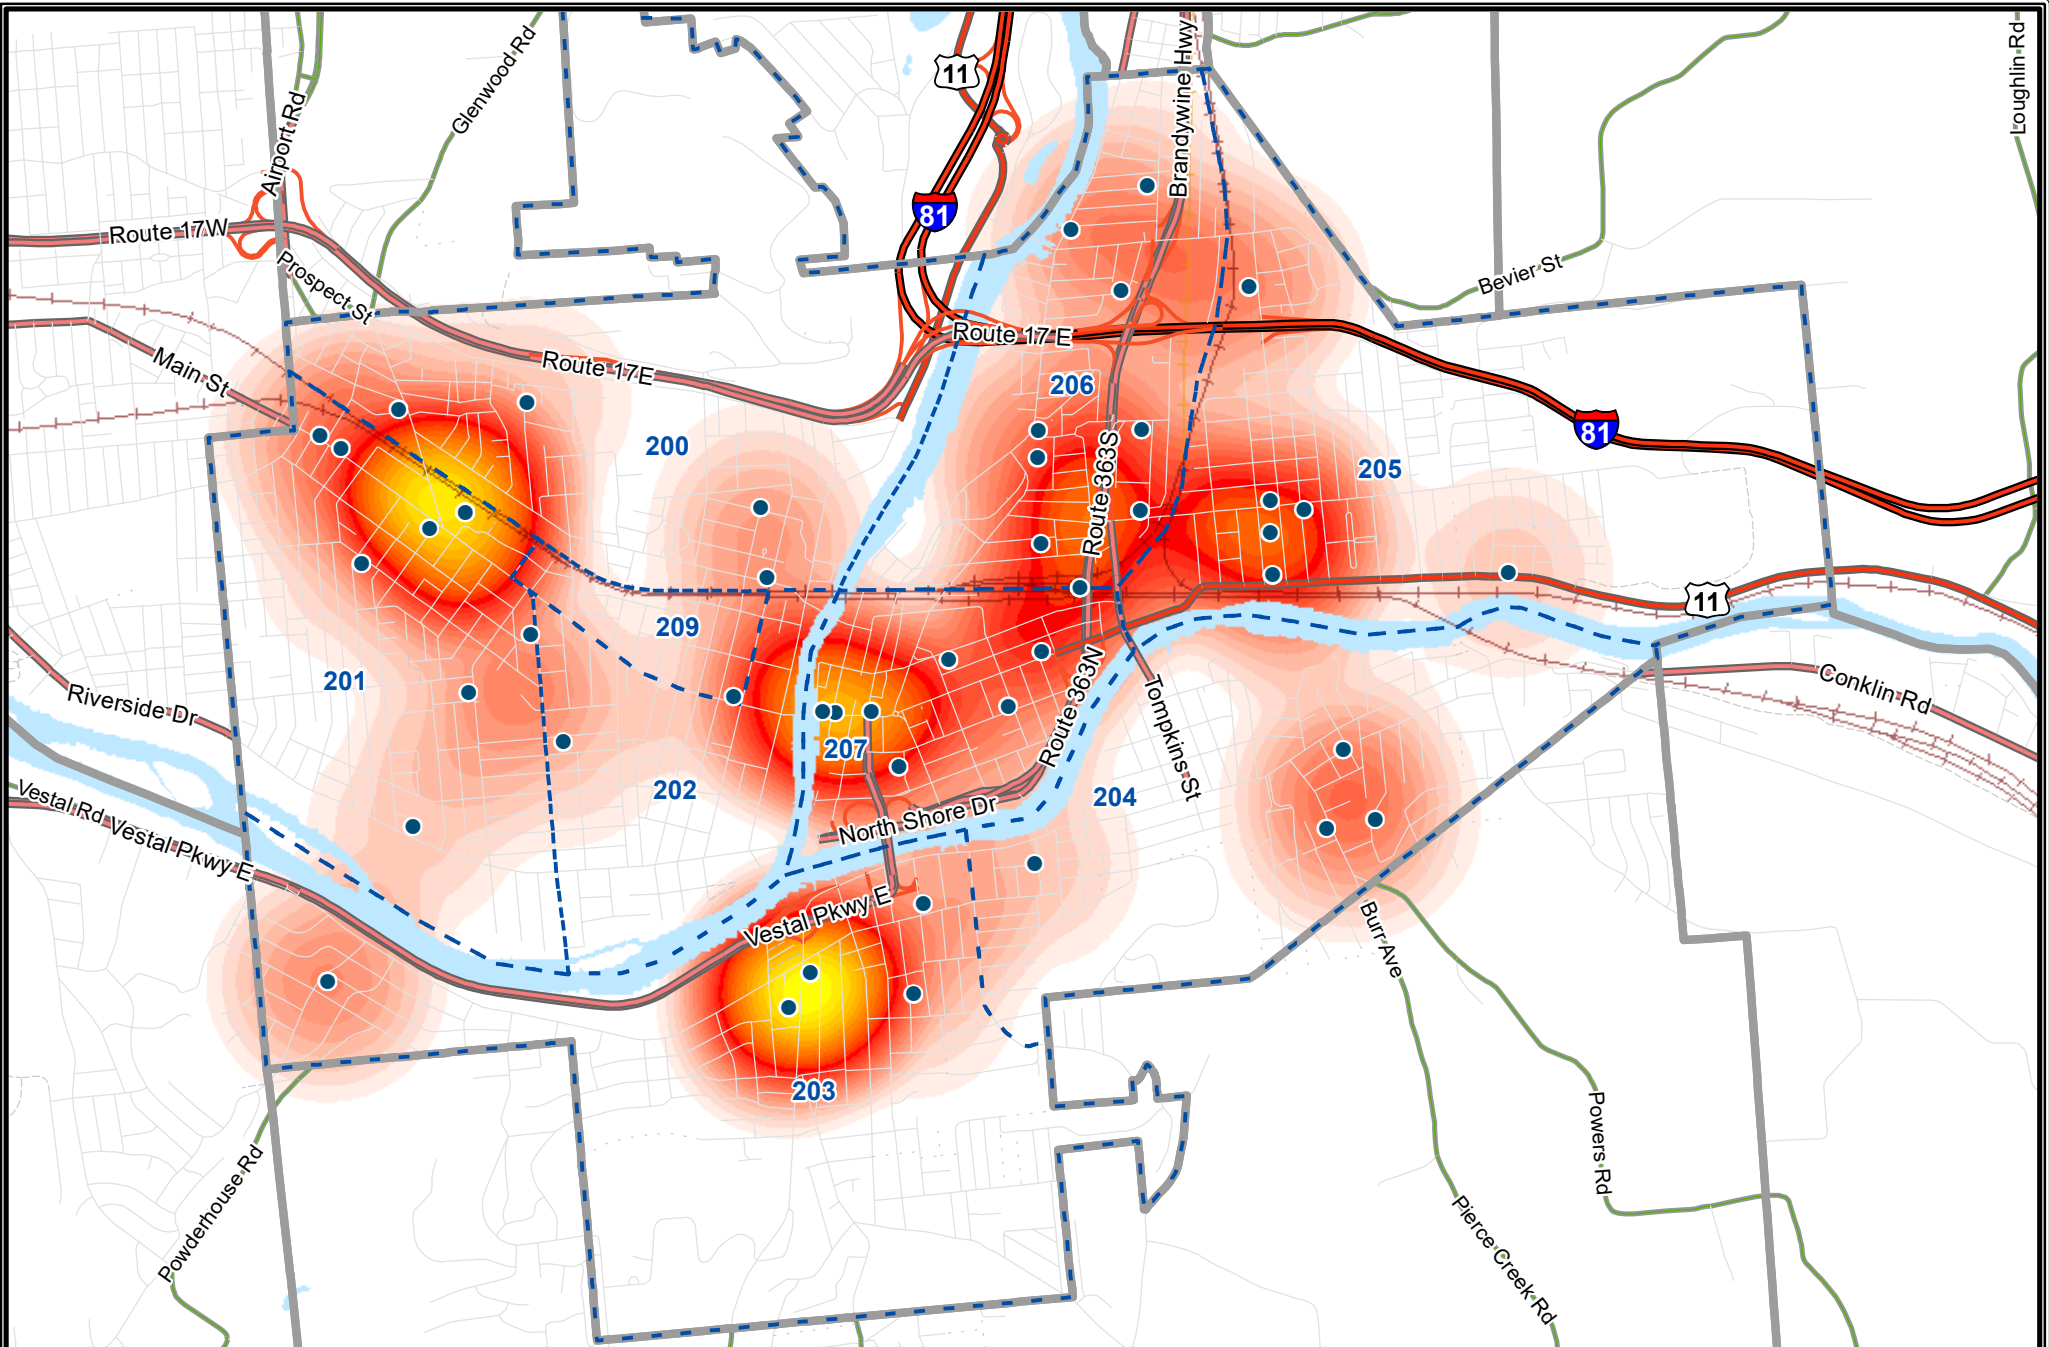

City of Binghamton UCR Burglary

January 1st to January 31st, 2026

Broome County, New York

DISCLAIMER: Broome County does not guarantee the accuracy of the data presented. Information should be used for illustrative purposes only.

● Burglary (9)

Density of Burglaries

Less More

City of Binghamton UCR Larceny

Broome County, New York
GIS
www.bcgis.com

January 1st to January 31st, 2026

0 2,000 4,000 6,000 8,000 Feet
 1 inch = 3,000 Feet when printed on 8.5" x 11" media

DISCLAIMER: Broome County does not guarantee the accuracy of the data presented. Information should be used for illustrative purposes only.

● Larceny (105)

Density of Larceny

Less More

City of Binghamton Larceny from MV

● Larceny from MV (4)
Density of Larceny from MV

Less More

City of Binghamton UCR MV Theft

January 1st to January 31st, 2026

Broome County, New York
GIS
www.bcgis.com

DISCLAIMER: Broome County does not guarantee the accuracy of the data presented. Information should be used for illustrative purposes only.