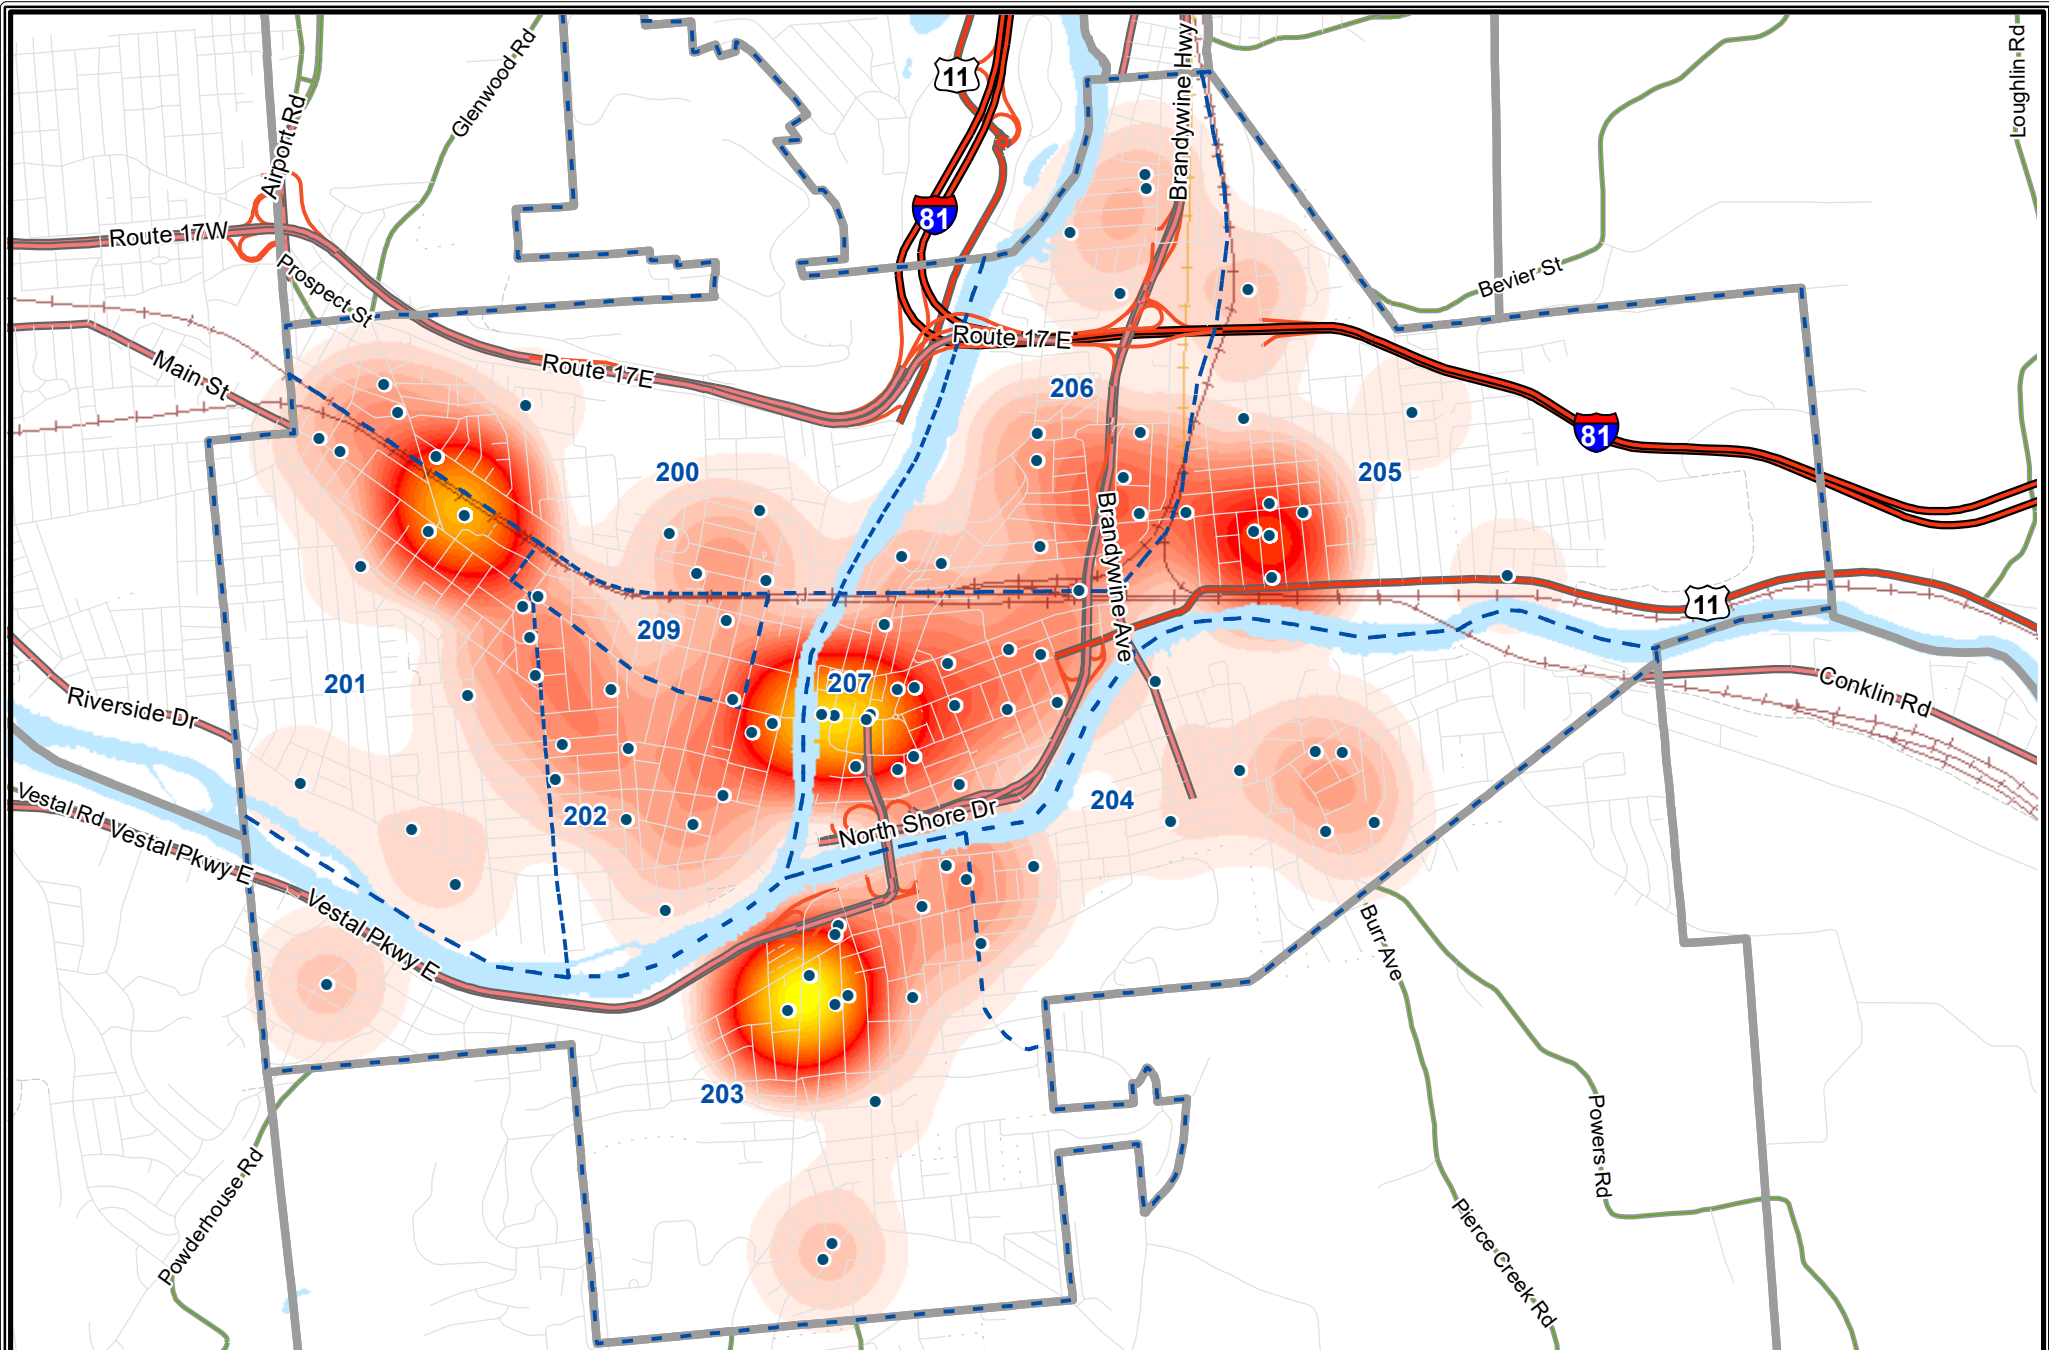

Broome County, New York

GIS

www.bcgis.com

DISCLAIMER: Broome County does not guarantee the accuracy of the data presented. Information should be used for illustrative purposes only.

City of Binghamton UCR Burglary

● Burglary (21)

Density of Burglaries

Less More

City of Binghamton UCR Larceny

January 1st to February 28th, 2026

Broome County, New York
GIS
www.bcgis.com

DISCLAIMER: Broome County does not guarantee the accuracy of the data presented. Information should be used for illustrative purposes only.

• Larceny (137)

Density of Larceny

Less More

City of Binghamton Larceny from MV

January 1st to February 28th, 2026

DISCLAIMER: Broome County does not guarantee the accuracy of the data presented. Information should be used for illustrative purposes only.

● MV Theft (7)

Density of MV Theft

Less More

City of Binghamton UCR Rape

January 1st to February 28th, 2026

Broome County, New York

GIS

www.bcgis.com