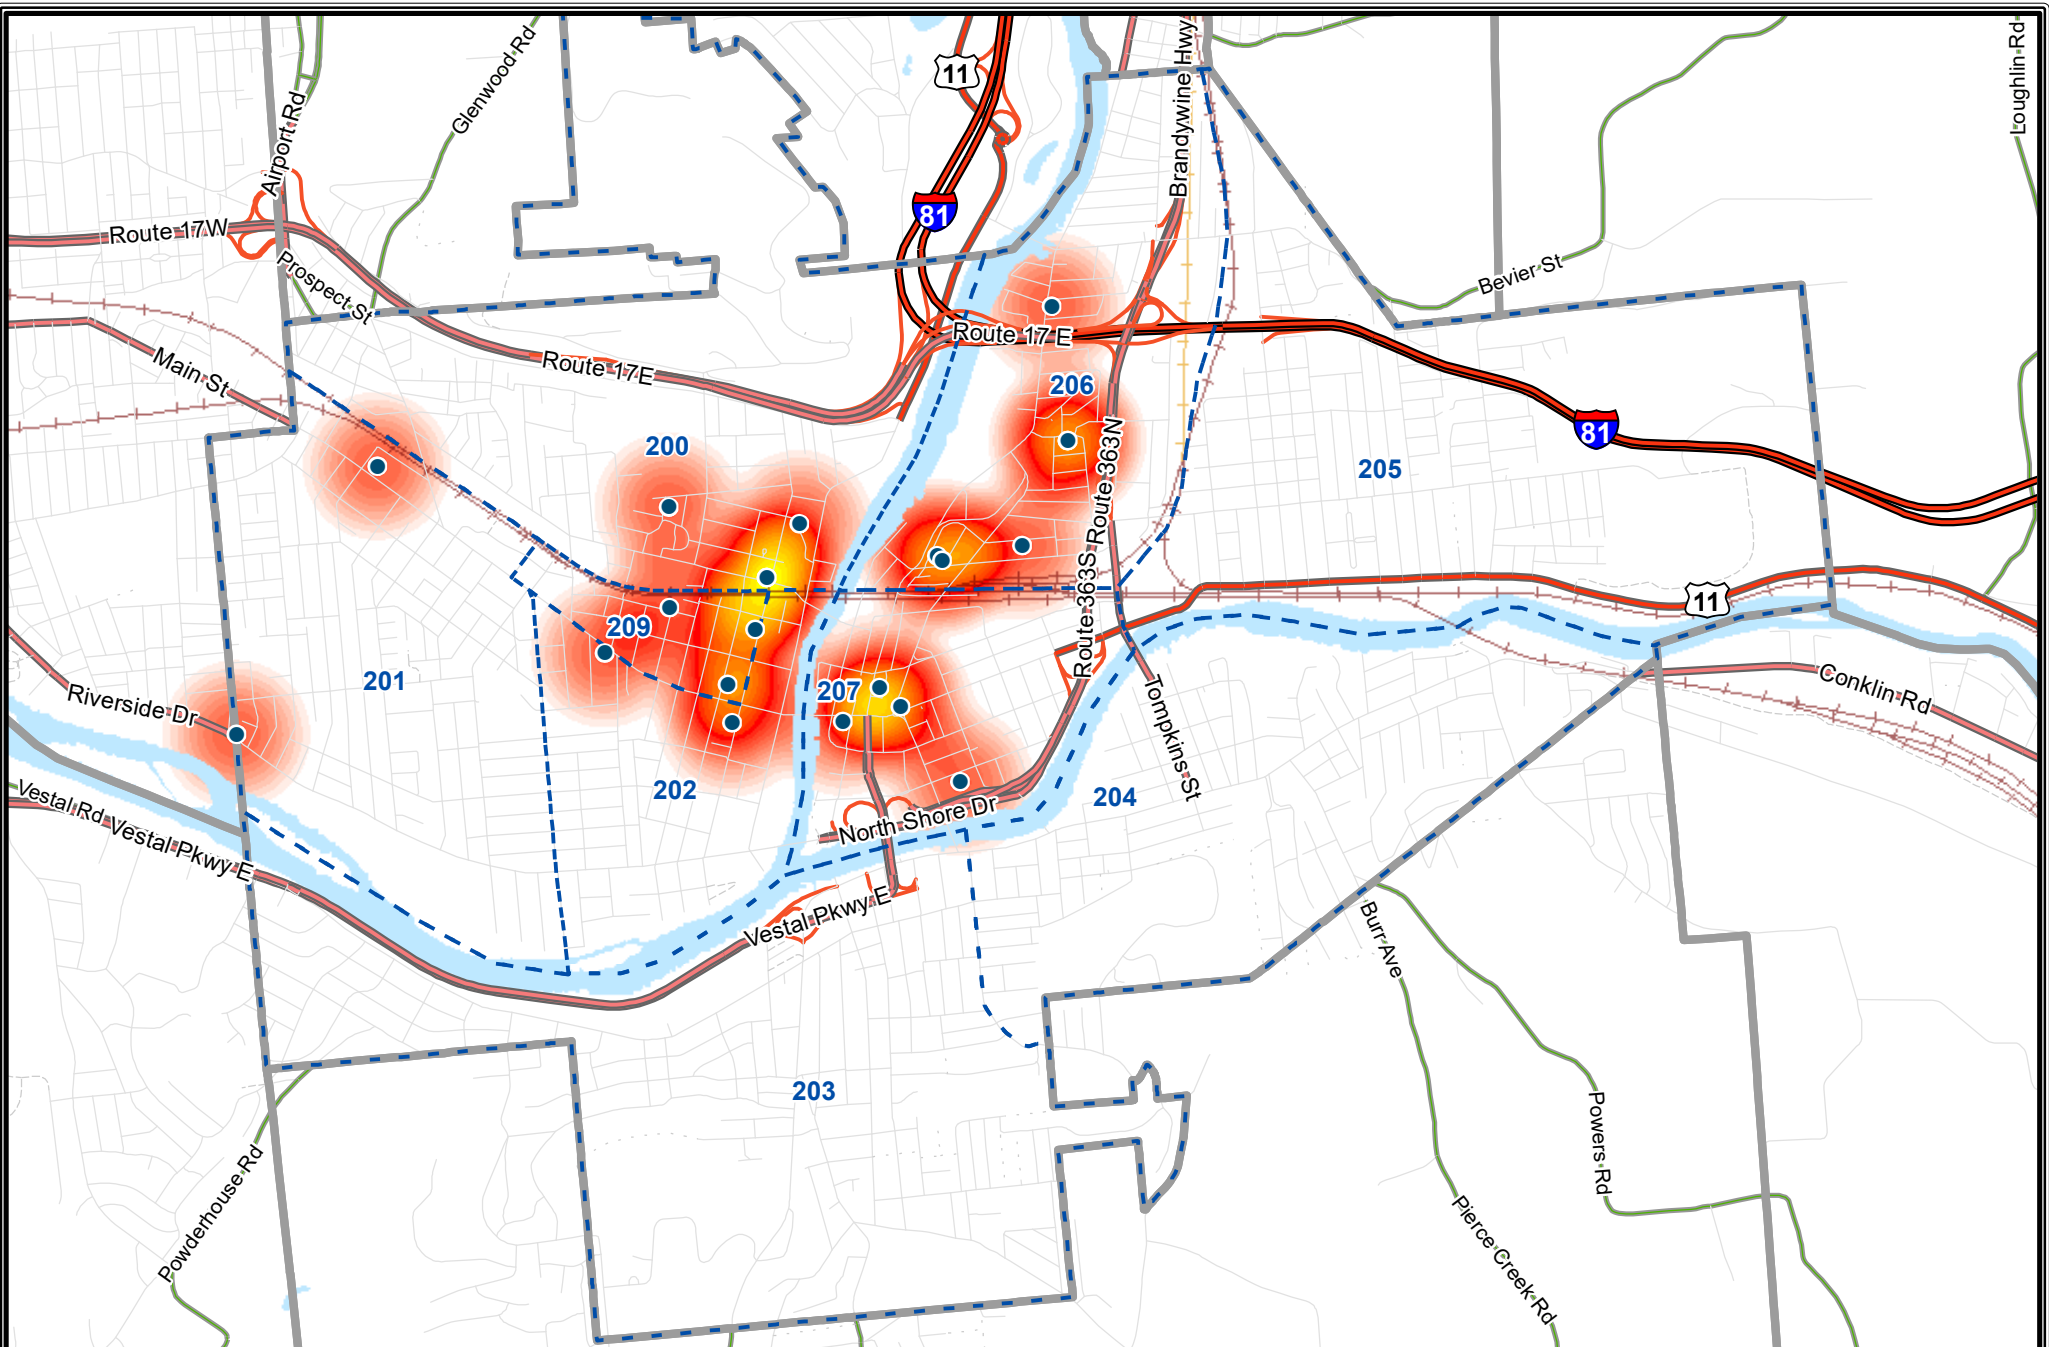

Legend

- Agg. Assaults (31)
- ▭ GIVE Zone 1 (1)
- ▭ GIVE Zone 2 (3)
- ▭ GIVE Zone 3 (2)
- ▭ GIVE Zone 4 (4)
- ▭ GIVE Zone 5 (0)

Density of UCR Agg. Assaults

Less More

City of Binghamton UCR Aggravated Assaults January 1st to February 28th, 2026

Broome County, New York

GIS

www.bcgis.com

DISCLAIMER: Broome County does not guarantee the accuracy of the data presented. Information should be used for illustrative purposes only.

City of Binghamton UCR Burglary

• Larceny (137)

Density of Larceny

Less More

City of Binghamton Larceny from MV

January 1st to February 28th, 2026

DISCLAIMER: Broome County does not guarantee the accuracy of the data presented. Information should be used for illustrative purposes only.

● MV Theft (7)

Density of MV Theft

Less More

City of Binghamton UCR Rape

January 1st to February 28th, 2026

Broome County, New York

GIS

www.bcgis.com