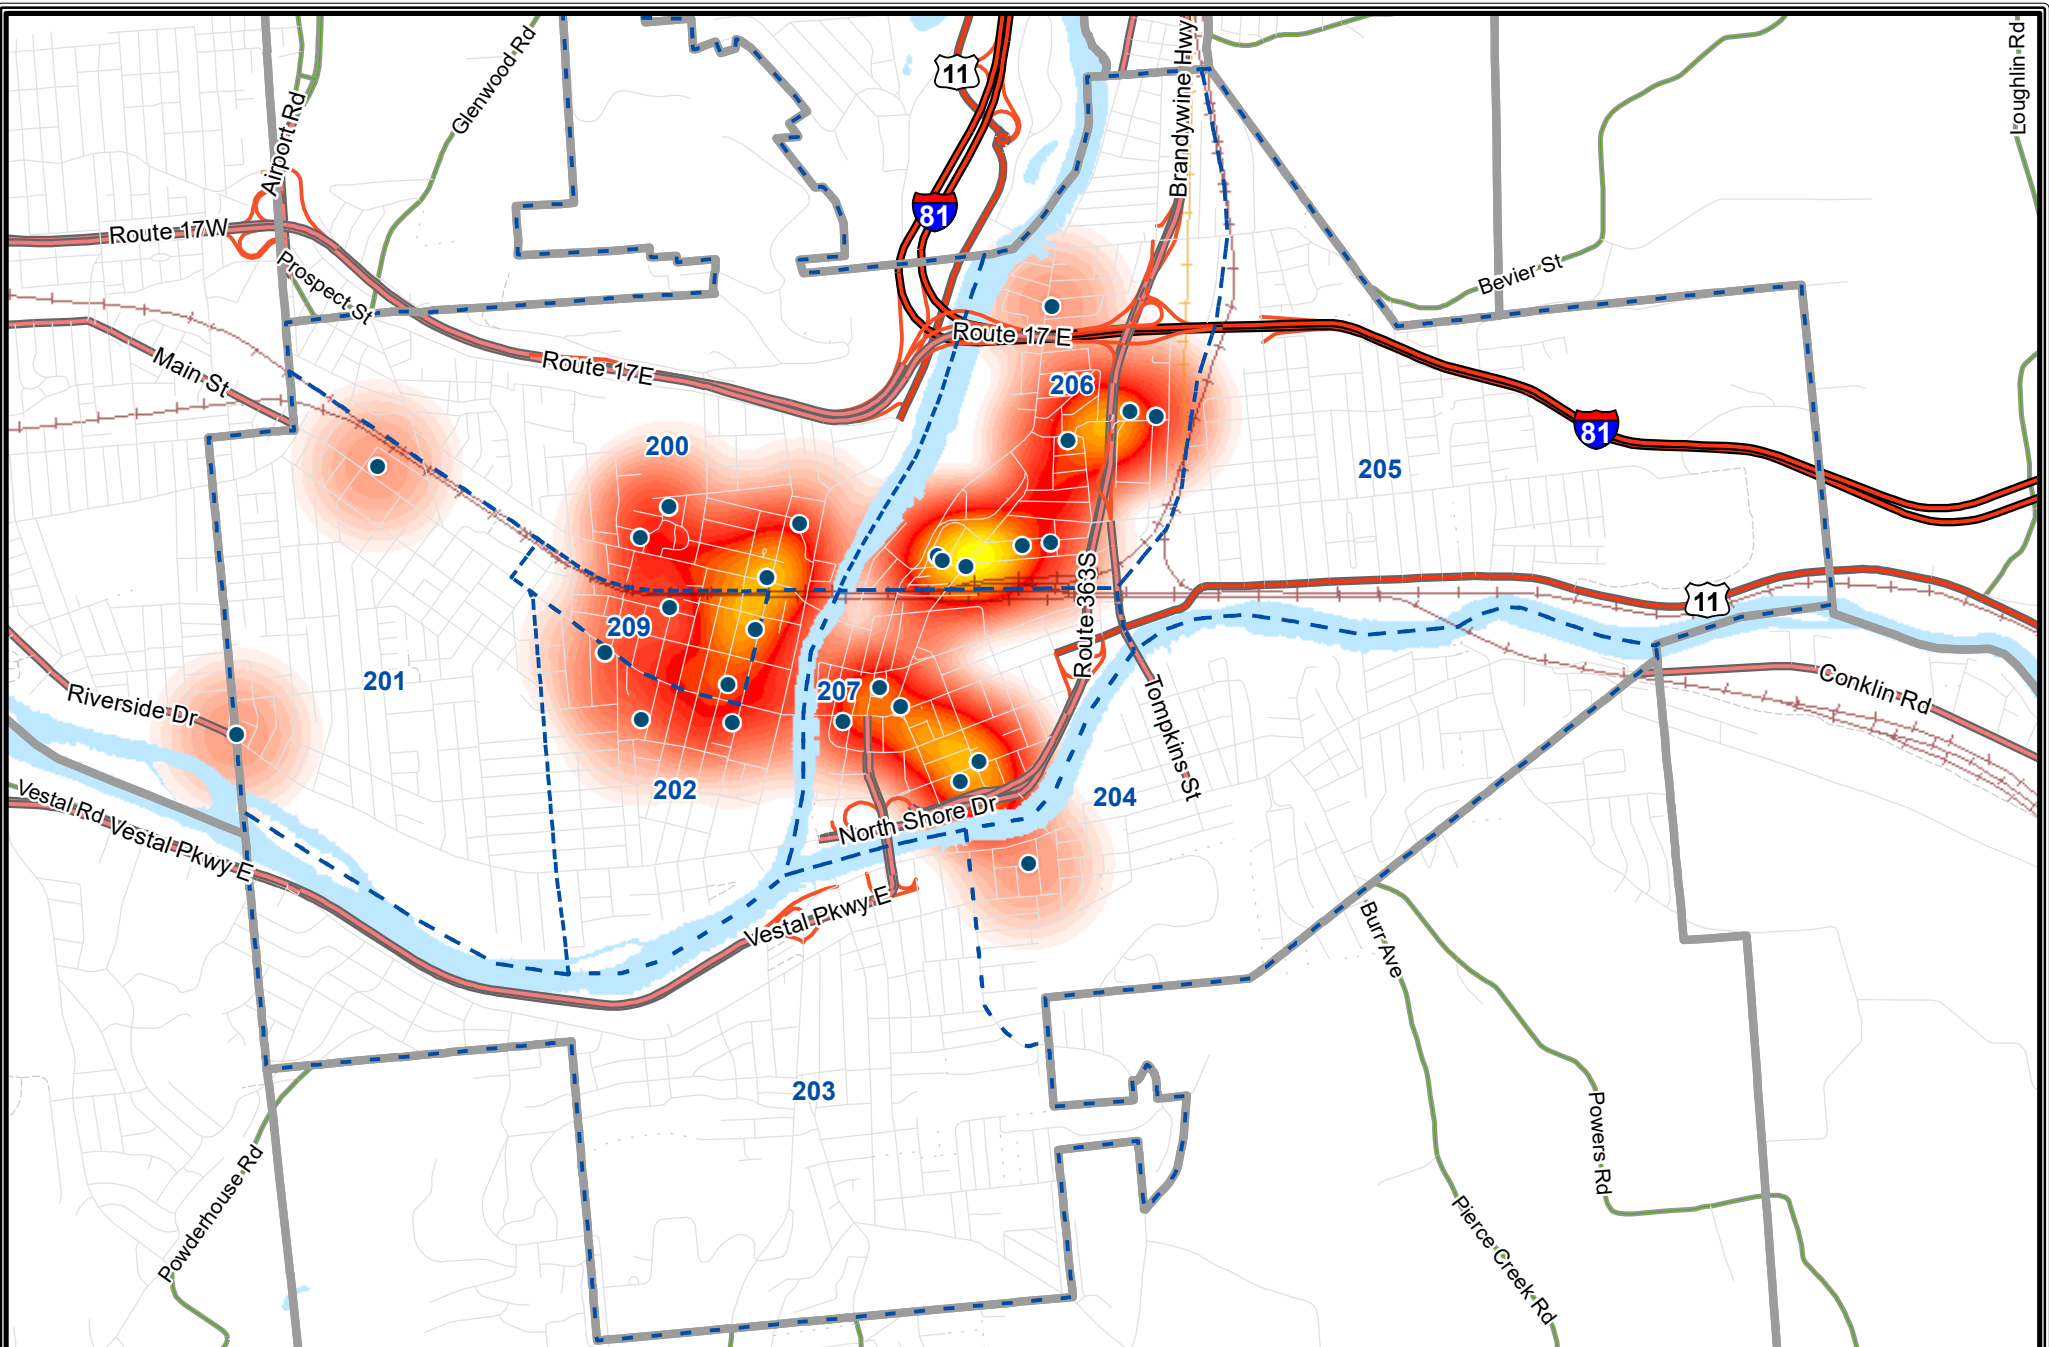

Legend

- Agg. Assaults (45)
- ▭ GIVE Zone 1 (2)
- ▭ GIVE Zone 2 (3)
- ▭ GIVE Zone 3 (4)
- ▭ GIVE Zone 4 (5)
- ▭ GIVE Zone 5 (0)

Density of UCR Agg. Assaults

Less More

City of Binghamton UCR Aggravated Assaults January 1st to March 31st, 2026

Broome County, New York

GIS

www.bcgis.com

DISCLAIMER: Broome County does not guarantee the accuracy of the data presented. Information should be used for illustrative purposes only.

City of Binghamton UCR Burglary

• Larceny (250)

Density of Larceny

Less More

City of Binghamton Larceny from MV

January 1st to March 31st, 2026

Broome County, New York
GIS
www.bcgis.com

DISCLAIMER: Broome County does not guarantee the accuracy of the data presented. Information should be used for illustrative purposes only.

● MV Theft (13)

Density of MV Theft

Less More

City of Binghamton UCR Rape

January 1st to March 31st, 2026

Broome County, New York
GIS
www.bcgis.com

DISCLAIMER: Broome County does not guarantee the accuracy of the data presented. Information should be used for illustrative purposes only.