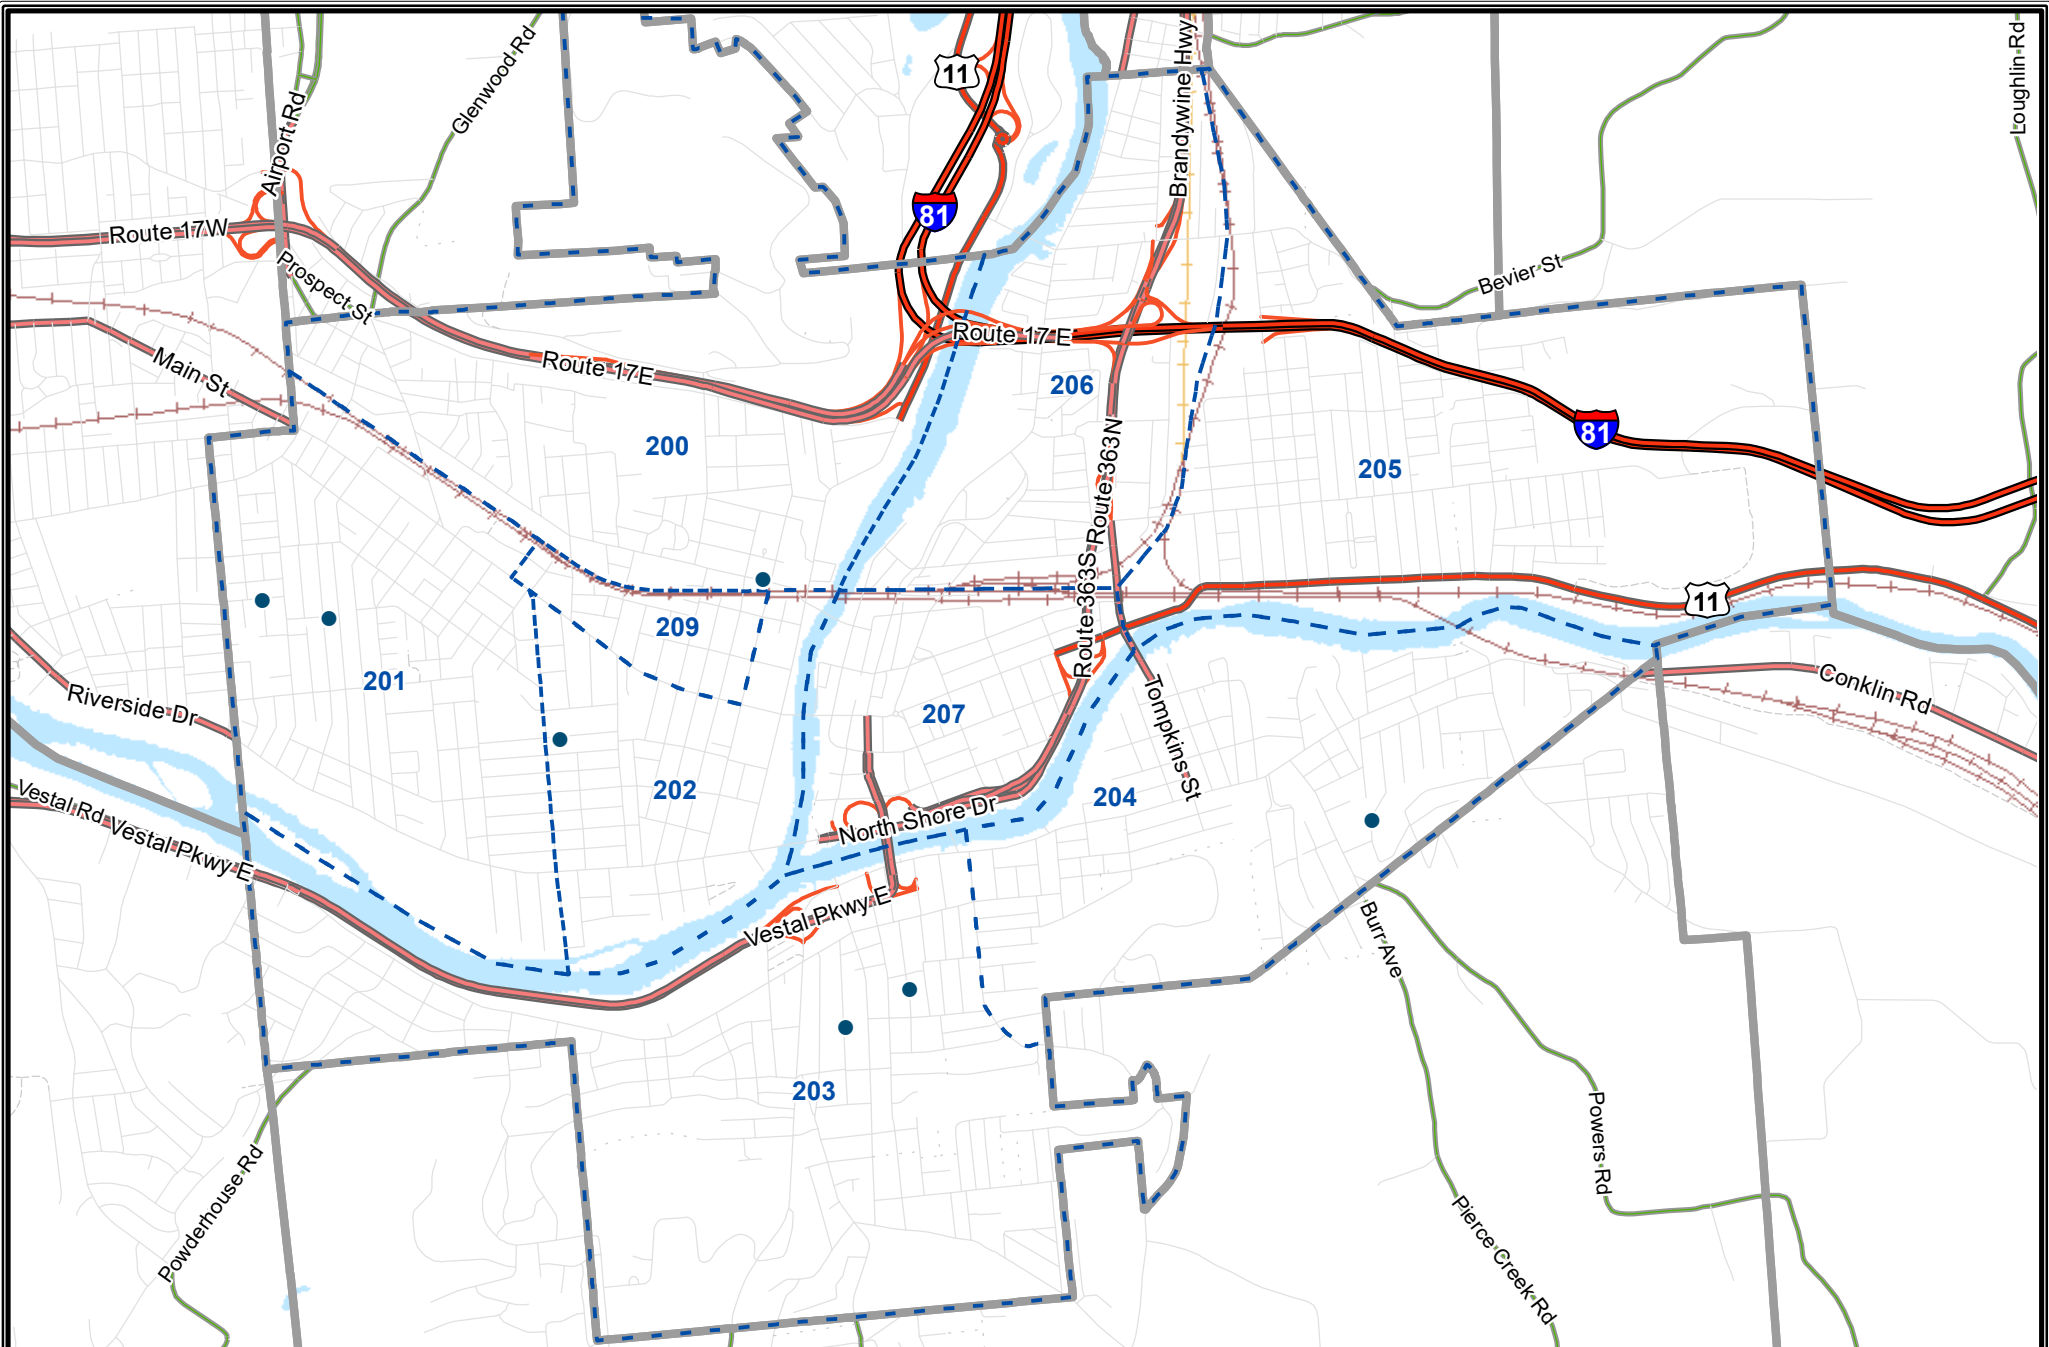

● Burglary (30)
Density of Burglaries

 Less More

City of Binghamton UCR Larceny

January 1st to March 31st, 2026

Broome County, New York
GIS
www.bcgis.com

DISCLAIMER: Broome County does not guarantee the accuracy of the data presented. Information should be used for illustrative purposes only.

• Larceny (250)

Density of Larceny

Less More

City of Binghamton Larceny from MV

January 1st to March 31st, 2026

Broome County, New York
GIS
www.bcgis.com

DISCLAIMER: Broome County does not guarantee the accuracy of the data presented. Information should be used for illustrative purposes only.

● Larceny from MV (7)
Density of Larceny from MV

 Less More

City of Binghamton UCR MV Theft

January 1st to March 31st, 2026

Broome County, New York
GIS
www.bcgis.com

DISCLAIMER: Broome County does not guarantee the accuracy of the data presented. Information should be used for illustrative purposes only.

● MV Theft (13)

Density of MV Theft

Less More

City of Binghamton UCR Rape

January 1st to March 31st, 2026

Broome County, New York
GIS
www.bcgis.com

DISCLAIMER: Broome County does not guarantee the accuracy of the data presented. Information should be used for illustrative purposes only.