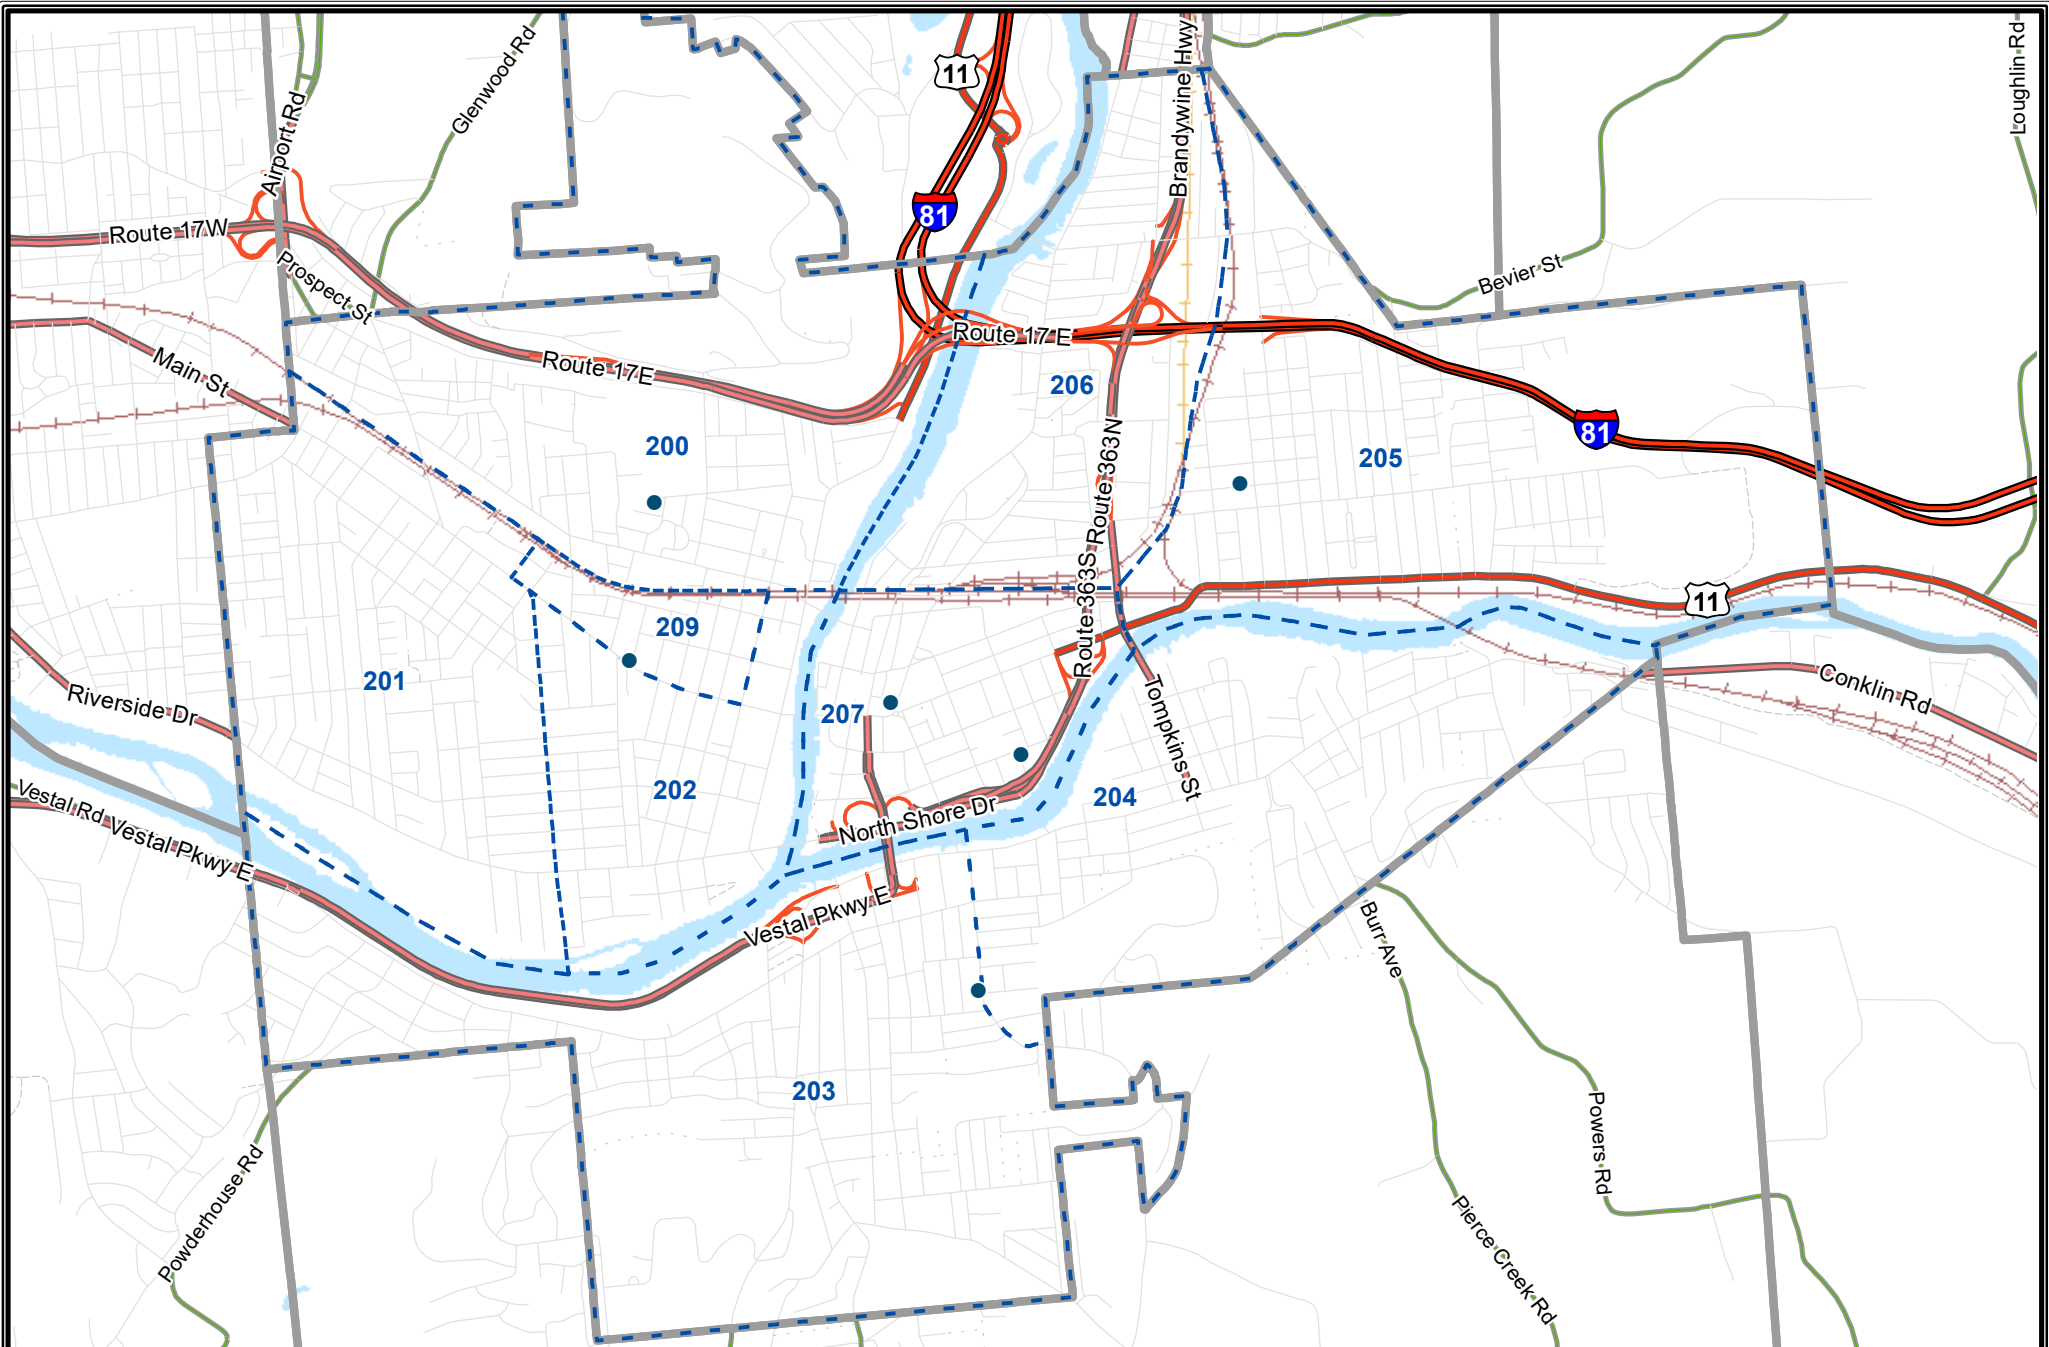

• Larceny (250)

Density of Larceny

Less More

City of Binghamton Larceny from MV

January 1st to March 31st, 2026

Broome County, New York
GIS
www.bcgis.com

DISCLAIMER: Broome County does not guarantee the accuracy of the data presented. Information should be used for illustrative purposes only.

● Larceny from MV (7)
Density of Larceny from MV

 Less More

City of Binghamton UCR MV Theft

January 1st to March 31st, 2026

Broome County, New York
GIS
www.bcgis.com

DISCLAIMER: Broome County does not guarantee the accuracy of the data presented. Information should be used for illustrative purposes only.

● MV Theft (13)

Density of MV Theft

Less More

City of Binghamton UCR Rape

January 1st to March 31st, 2026

Broome County, New York
GIS
www.bcgis.com

DISCLAIMER: Broome County does not guarantee the accuracy of the data presented. Information should be used for illustrative purposes only.