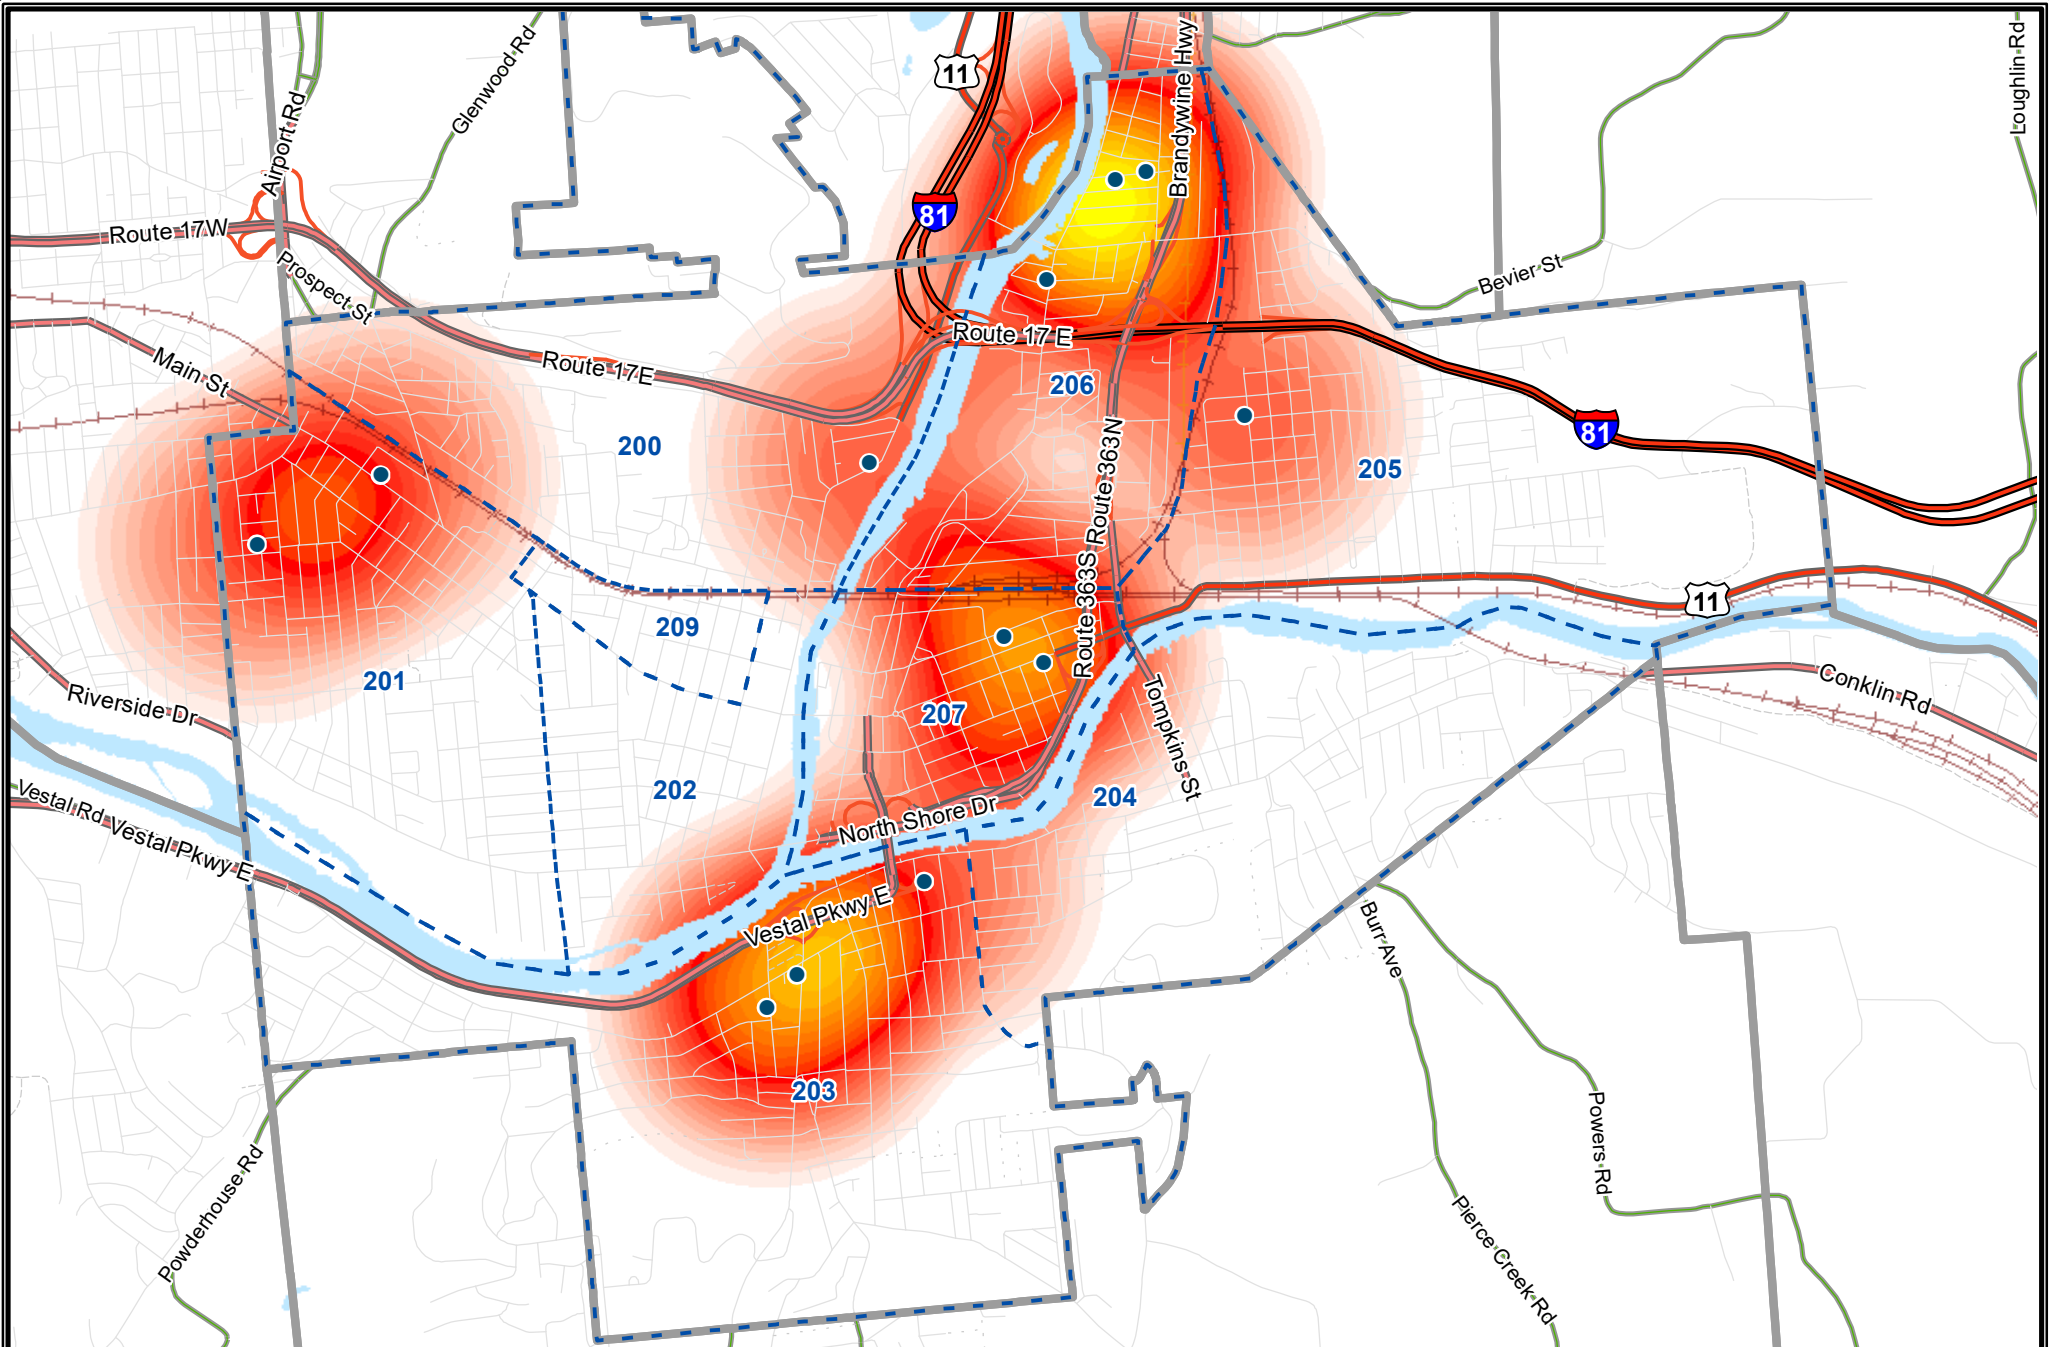

● Burglary (30)
Density of Burglaries

 Less More

City of Binghamton UCR Larceny

January 1st to March 31st, 2026

Broome County, New York
GIS
www.bcgis.com

DISCLAIMER: Broome County does not guarantee the accuracy of the data presented. Information should be used for illustrative purposes only.

• Larceny (250)

Density of Larceny

Less More

City of Binghamton Larceny from MV

January 1st to March 31st, 2026

Broome County, New York
GIS
www.bcgis.com

DISCLAIMER: Broome County does not guarantee the accuracy of the data presented. Information should be used for illustrative purposes only.

● Larceny from MV (7)
Density of Larceny from MV

 Less More

City of Binghamton UCR MV Theft

January 1st to March 31st, 2026

Broome County, New York
GIS
www.bcgis.com

DISCLAIMER: Broome County does not guarantee the accuracy of the data presented. Information should be used for illustrative purposes only.

● MV Theft (13)

Density of MV Theft

Less More

City of Binghamton UCR Rape

January 1st to March 31st, 2026

Broome County, New York
GIS
www.bcgis.com

DISCLAIMER: Broome County does not guarantee the accuracy of the data presented. Information should be used for illustrative purposes only.