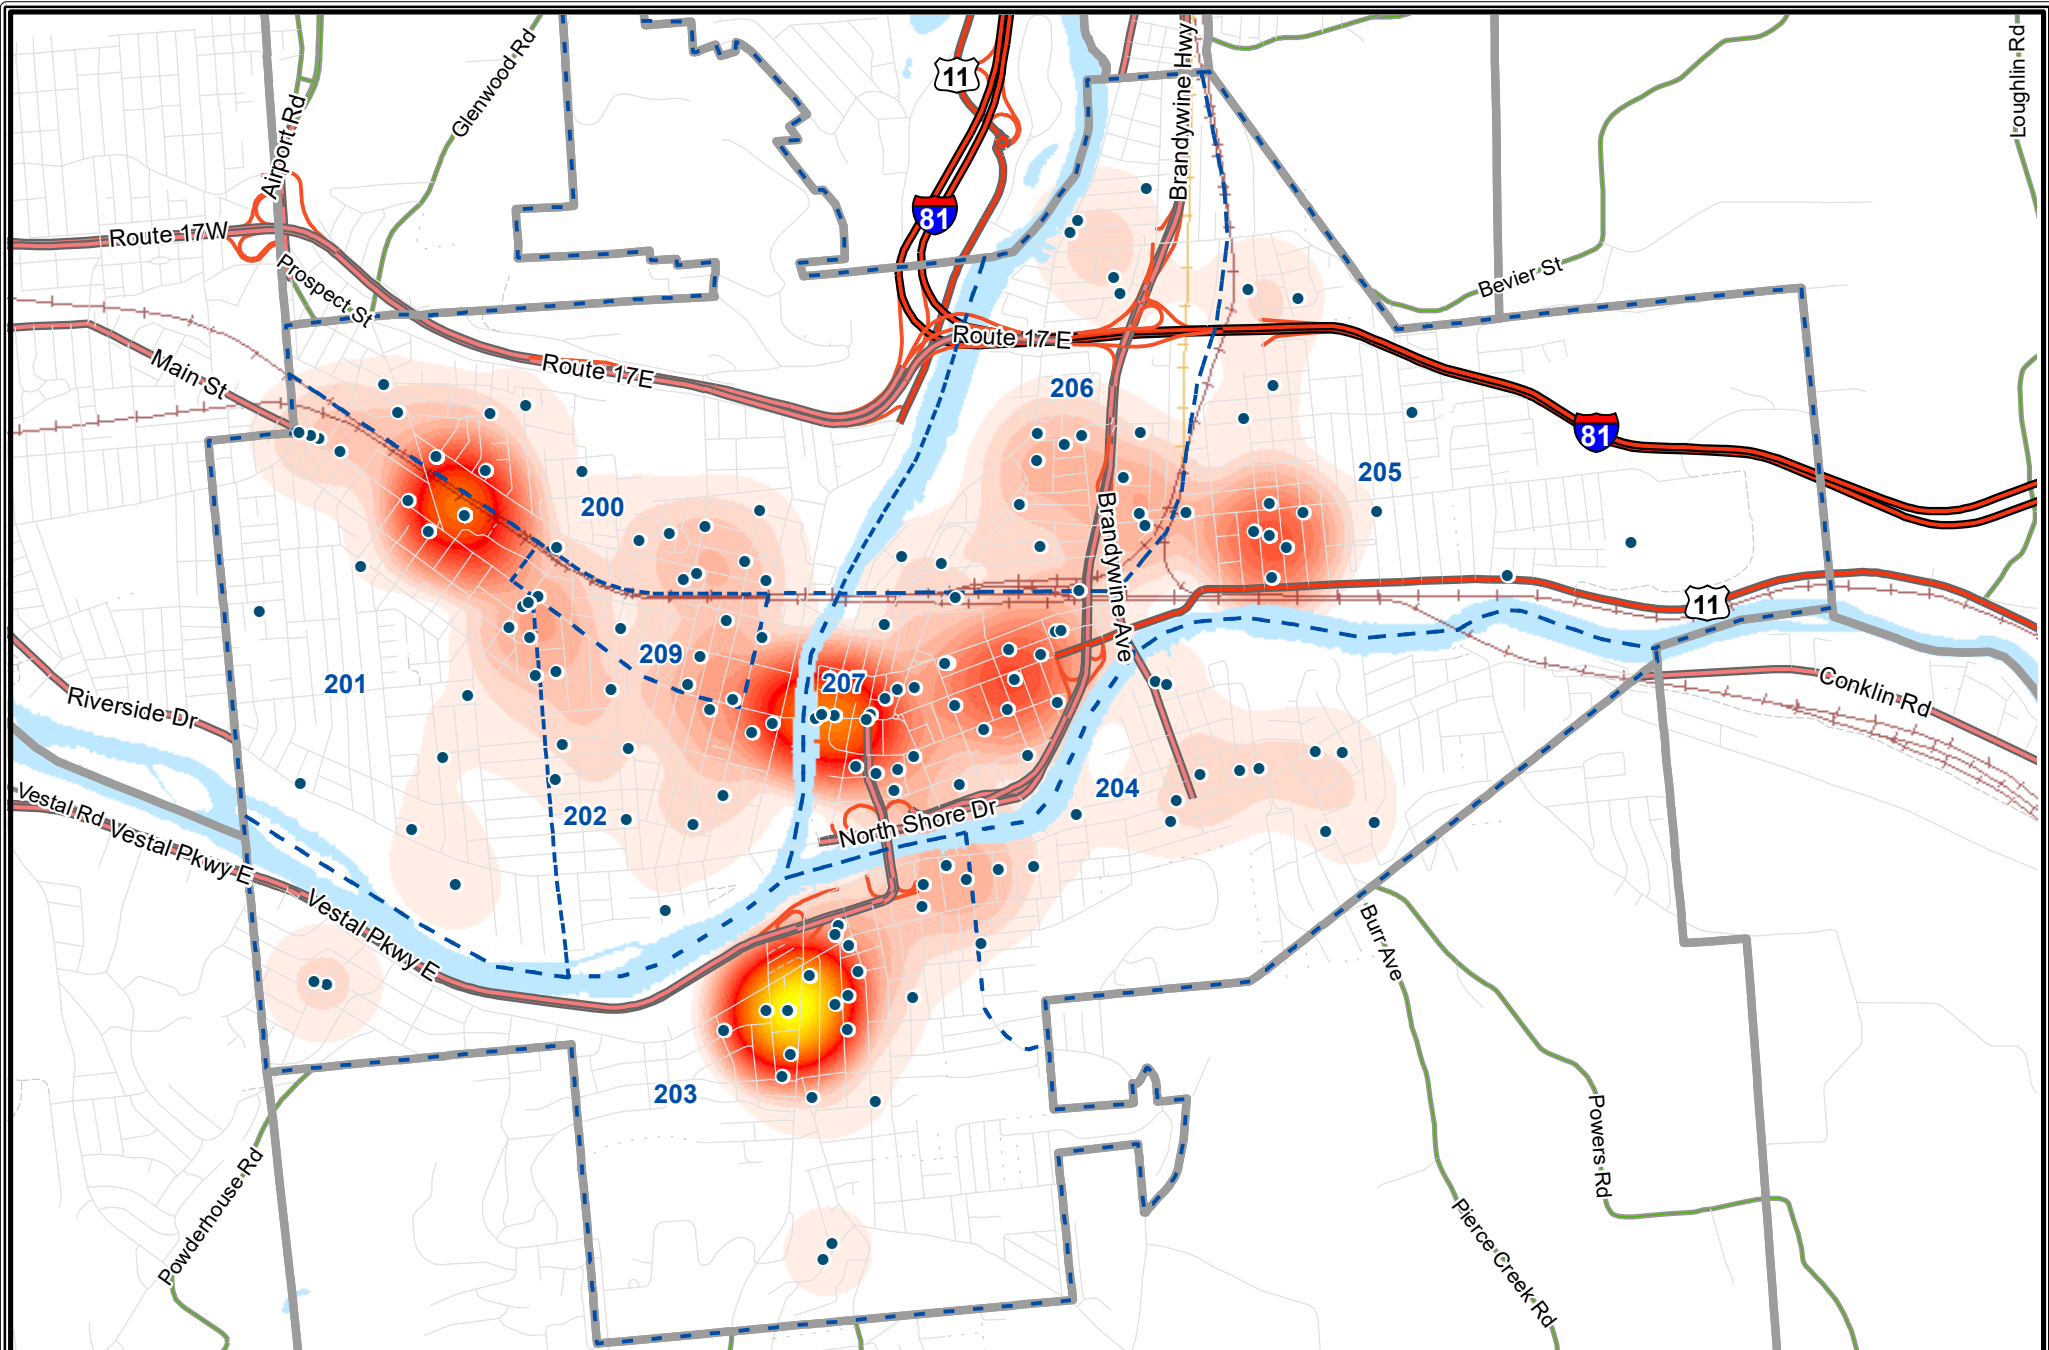

January 1st to March 31st, 2026

Broome County, New York
GIS
www.bcgis.com

DISCLAIMER: Broome County does not guarantee the accuracy of the data presented. Information should be used for illustrative purposes only.

● Burglary (30)
Density of Burglaries

 Less More

City of Binghamton UCR Larceny

January 1st to March 31st, 2026

Broome County, New York
GIS
www.bcgis.com

DISCLAIMER: Broome County does not guarantee the accuracy of the data presented. Information should be used for illustrative purposes only.

• Larceny (250)

Density of Larceny

Less More

City of Binghamton Larceny from MV

January 1st to March 31st, 2026

Broome County, New York
GIS
www.bcgis.com

DISCLAIMER: Broome County does not guarantee the accuracy of the data presented. Information should be used for illustrative purposes only.

● Larceny from MV (7)
Density of Larceny from MV

 Less More

City of Binghamton UCR MV Theft

January 1st to March 31st, 2026

Broome County, New York
GIS
www.bcgis.com

DISCLAIMER: Broome County does not guarantee the accuracy of the data presented. Information should be used for illustrative purposes only.