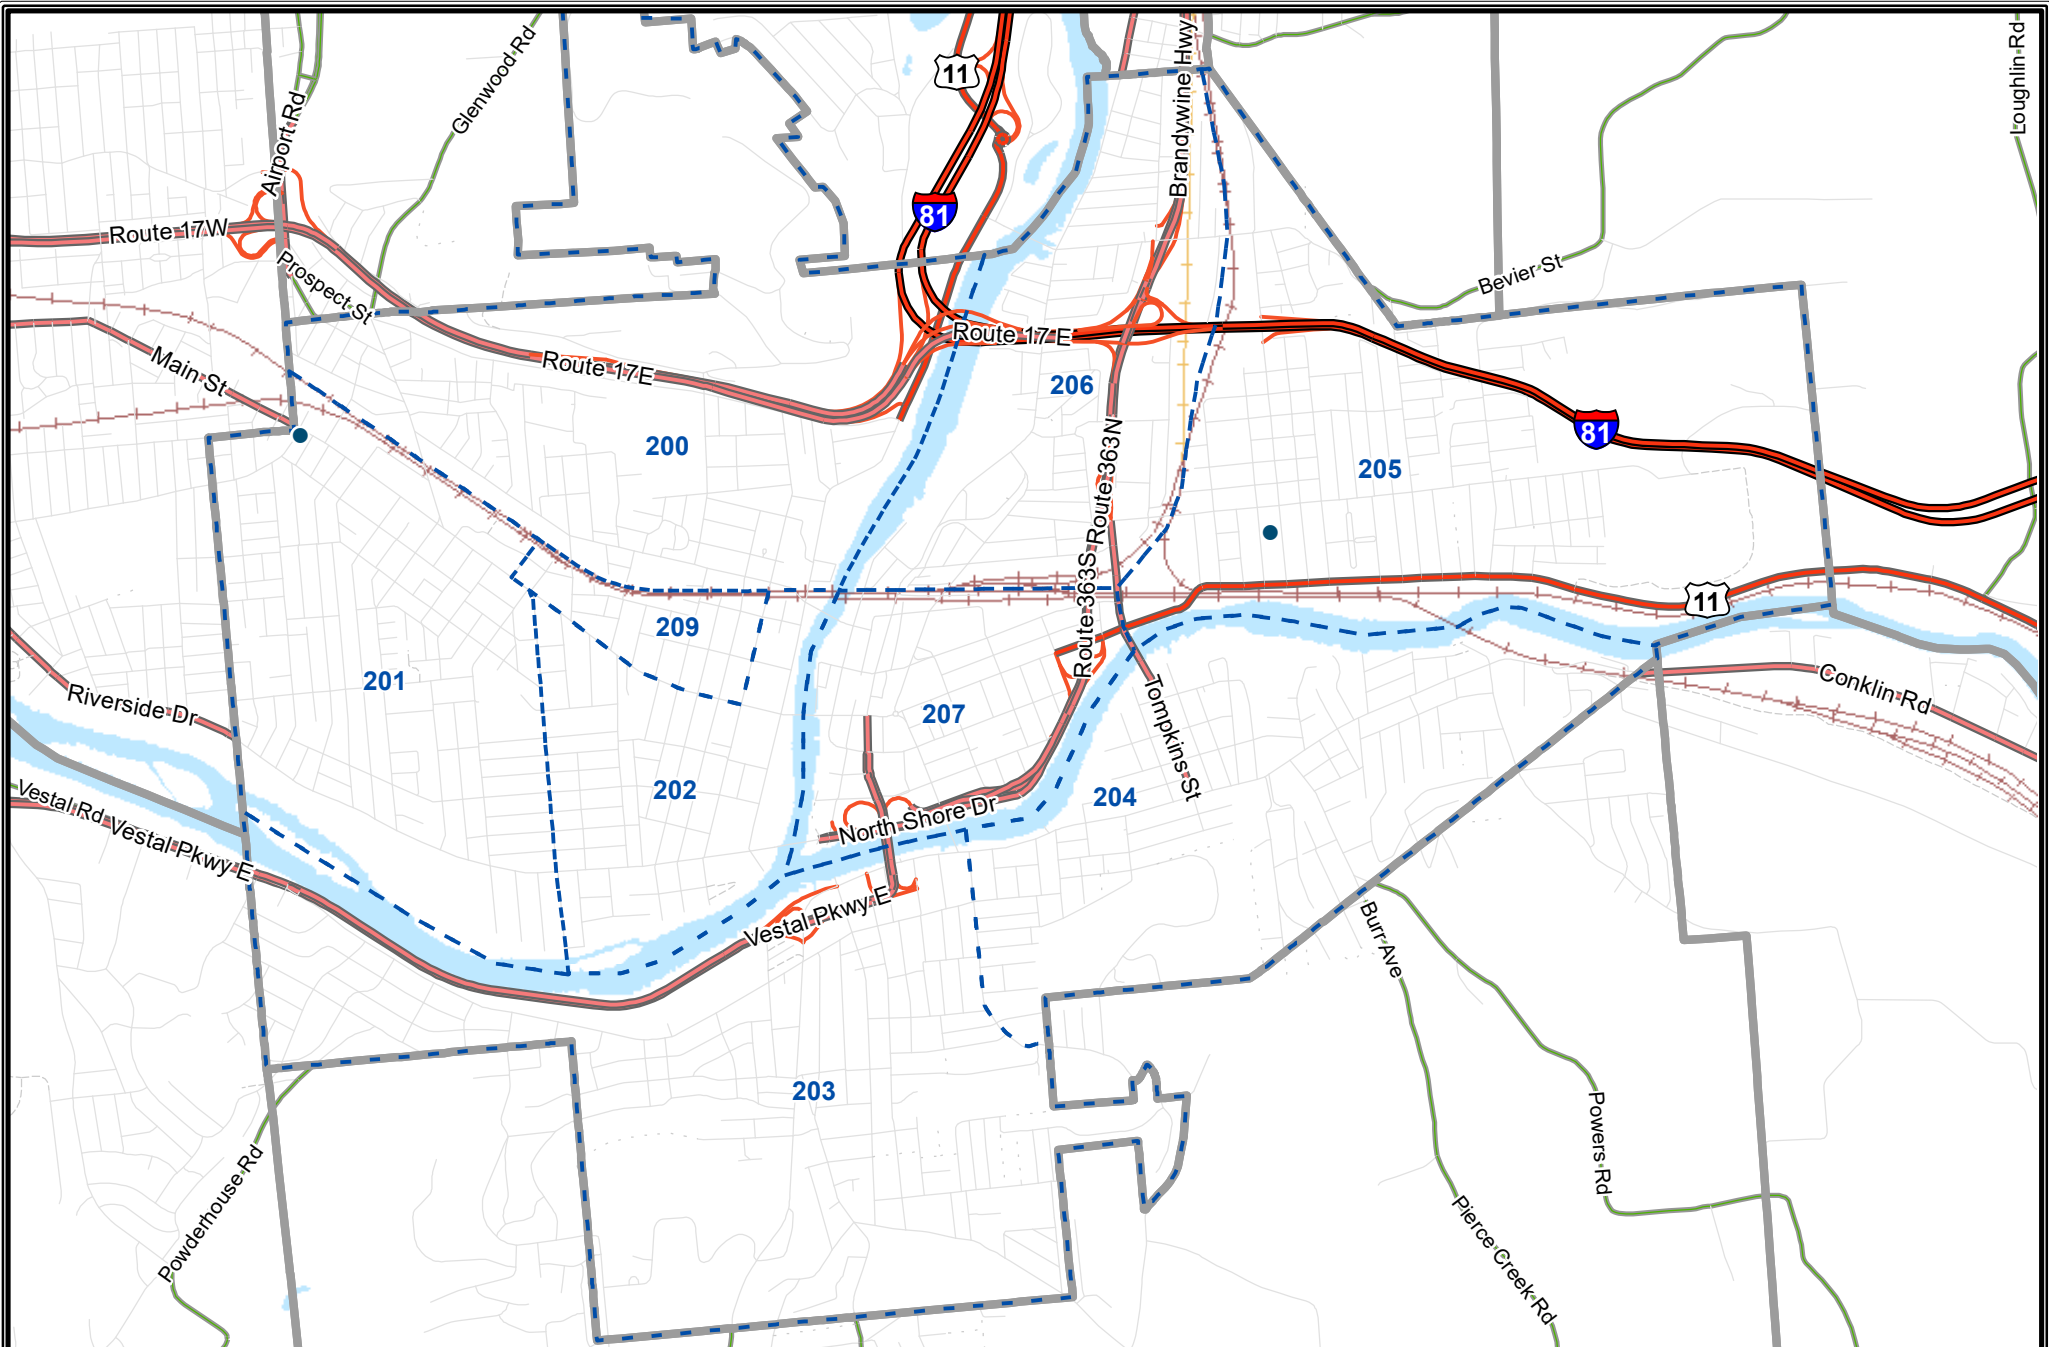

● Larceny from MV (7)
Density of Larceny from MV

 Less More

City of Binghamton UCR MV Theft

January 1st to March 31st, 2026

Broome County, New York
GIS
www.bcgis.com

DISCLAIMER: Broome County does not guarantee the accuracy of the data presented. Information should be used for illustrative purposes only.

● MV Theft (13)

Density of MV Theft

Less More

City of Binghamton UCR Rape

January 1st to March 31st, 2026

Broome County, New York
GIS
www.bcgis.com

DISCLAIMER: Broome County does not guarantee the accuracy of the data presented. Information should be used for illustrative purposes only.

● Rape (6)
Density of Rape

 Less More

City of Binghamton UCR Robbery

January 1st to March 31st, 2026

Broome County, New York
GIS
www.bcgis.com

DISCLAIMER: Broome County does not guarantee the accuracy of the data presented. Information should be used for illustrative purposes only.